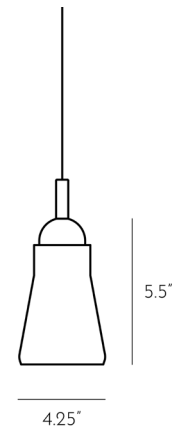

CERTIFICATES

Class I (1)

Product ID: PC1160

Product ID: PC1161

CONSTRUCTION SPECIFICATIONS

Weight: 1.5 kg
Construction material: Glass, metal
Cord Length: 2,000 mm
Mounting: Ceiling
Environment: Outdoor

Weight: 1.5 kg
Construction material: Glass, metal
Cord Length: 2,000 mm
Mounting: Ceiling
Environment: Outdoor

Product ID: PC1162

Product ID: PC1163

CONSTRUCTION SPECIFICATIONS

Weight: 1.5 kg
Construction material: Glass, metal
Cord Length: 2,000 mm
Mounting: Ceiling
Environment: Outdoor

Weight: 1.5 kg
Construction material: Glass, metal
Cord Length: 2,000 mm
Mounting: Ceiling
Environment: Outdoor