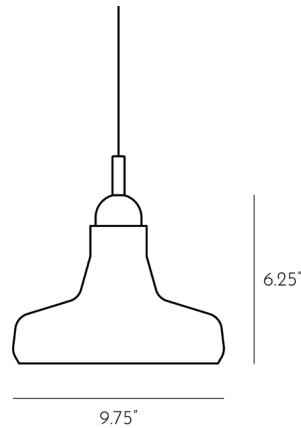

TECH. DESCRIPTION

The light comprises a glass shade, dural body with Brokis connector housing a GZ10 socket, and a silicone power cord with Brokis connector. The entire assembly is IP54 compliant. The light is suspended from a ceiling canopy.

CERTIFICATES

Class I (1)

Product ID: PC1160

Product ID: PC1161

CONSTRUCTION SPECIFICATIONS

Weight: 1.5 kg
Construction material: Glass, metal
Cord Length: 2,000 mm
Mounting: Ceiling
Environment: Outdoor

Weight: 1.5 kg
Construction material: Glass, metal
Cord Length: 2,000 mm
Mounting: Ceiling
Environment: Outdoor

Product ID: PC1162

Product ID: PC1163

CONSTRUCTION SPECIFICATIONS

Weight: 1.5 kg
Construction material: Glass, metal
Cord Length: 2,000 mm
Mounting: Ceiling
Environment: Outdoor

Weight: 1.5 kg
Construction material: Glass, metal
Cord Length: 2,000 mm
Mounting: Ceiling
Environment: Outdoor