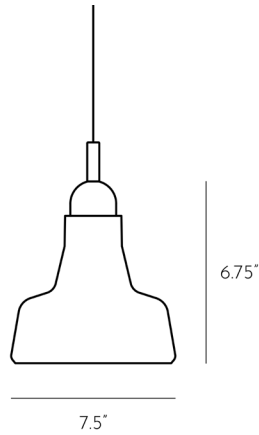

TECH. DESCRIPTION

The light comprises a glass shade, dural body with Brokis connector housing a GZ10 socket, and a silicone power cord with Brokis connector. The entire assembly is IP54 compliant. The light is suspended from a ceiling canopy.

CERTIFICATES

Class I (1)

Product ID: PC1160

Product ID: PC1161

CONSTRUCTION SPECIFICATIONS

Weight: 1.5 kg
Construction material: Glass, metal
Cord Length: 2,000 mm
Mounting: Ceiling
Environment: Outdoor

Weight: 1.5 kg
Construction material: Glass, metal
Cord Length: 2,000 mm
Mounting: Ceiling
Environment: Outdoor

Product ID: PC1162

Product ID: PC1163

CONSTRUCTION SPECIFICATIONS

Weight: 1.5 kg
Construction material: Glass, metal
Cord Length: 2,000 mm
Mounting: Ceiling
Environment: Outdoor

Weight: 1.5 kg
Construction material: Glass, metal
Cord Length: 2,000 mm
Mounting: Ceiling
Environment: Outdoor