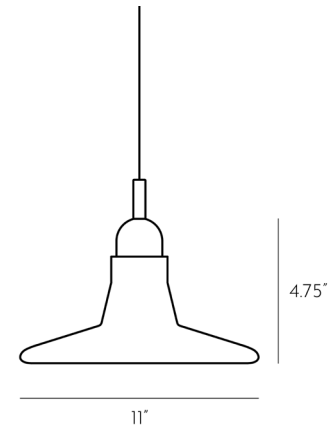

TECH. DESCRIPTION

The light comprises a glass shade, dural body with Brokis connector housing a GZ10 socket, and a silicone power cord with Brokis connector. The entire assembly is IP54 compliant. The light is suspended from a ceiling canopy.

CERTIFICATES

Class I (1)

Product ID: PC1160

Product ID: PC1161

CONSTRUCTION SPECIFICATIONS

Weight: 1.5 kg
Construction material: Glass, metal
Cord Length: 2,000 mm
Mounting: Ceiling
Environment: Outdoor

Weight: 1.5 kg
Construction material: Glass, metal
Cord Length: 2,000 mm
Mounting: Ceiling
Environment: Outdoor

Product ID: PC1162

Product ID: PC1163

CONSTRUCTION SPECIFICATIONS

Weight: 1.5 kg
Construction material: Glass, metal
Cord Length: 2,000 mm
Mounting: Ceiling
Environment: Outdoor

Weight: 1.5 kg
Construction material: Glass, metal
Cord Length: 2,000 mm
Mounting: Ceiling
Environment: Outdoor